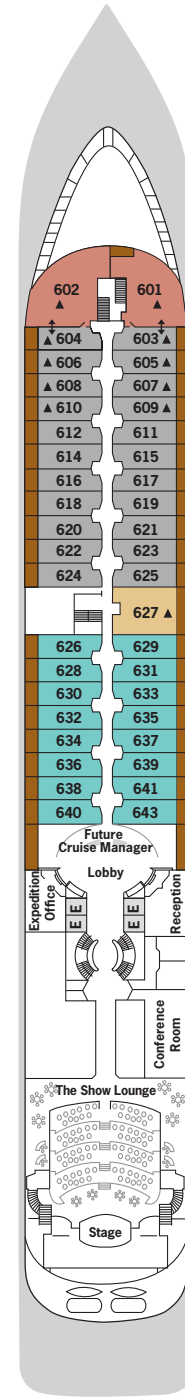

SILVER WIND – Deck Plans

Effective from November 2021

davide guglielmi
contemporary art of travel

#collectingmoments

DECK 3

Changing Room
Medical Centre

DECK 4

The Restaurant
La Dame
Laundrette

DECK 5

Dolce Vita
Boutique
Photo Studio

DECK 6

The Show Lounge
Conference Room
Expedition Office
Reception

DECK 7

La Terrazza

DECK 8

Pool Deck
Pool Bar
The Grill
Panorama Lounge
Connoisseur's Corner

DECK 9

Fitness Centre
Beauty Spa
Observation Library
Jogging Track

SUITE CATEGORIES

- Owner's Suite ●
- Grand Suite ●
- Royal Suite ●
- Silver Suite ●
- Medallion Suite ●
- Deluxe Veranda Suite ●
- Classic Veranda Suite ●
- Vista Suite ●

SPECIFICATIONS

- Crew 239
- Officers International
- Guests 274
- Tonnage 17,400
- Length 514.14 Feet/156.7 Metres
- Width 70.62 Feet/21.5 Metres
- Speed 18 Knots
- Passenger Decks 7
- Connecting Suites ⇕
- 3rd Guest Capacity ▲
- Handicap Suites ♿
- 445, 447
- Built 1995
- Refurbished 2021
- Registry Bahamas
- Ice-class Rating 1C