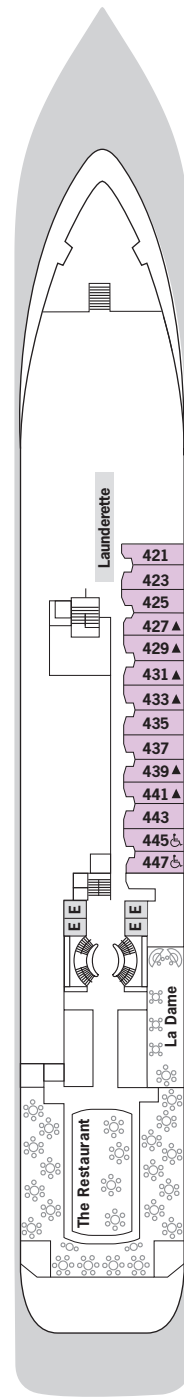

SILVER WIND – Deck Plans

Effective from November 2021

davide guglielmi
contemporary art of travel

#collectingmoments

DECK 3

Changing Room
Medical Centre

DECK 4

The Restaurant
La Dame
Laundrette

DECK 5

Dolce Vita
Boutique
Photo Studio

DECK 6

The Show Lounge
Conference Room
Expedition Office
Reception

DECK 7

La Terrazza

DECK 8

Pool Deck
Pool Bar
The Grill
Panorama Lounge
Connoisseur's Corner

DECK 9

Fitness Centre
Beauty Spa
Observation Library
Jogging Track

SUITE CATEGORIES

- Owner's Suite ●
- Grand Suite ●
- Royal Suite ●
- Silver Suite ●
- Medallion Suite ●
- Deluxe Veranda Suite ●
- Classic Veranda Suite ●
- Vista Suite ●

SPECIFICATIONS

- Crew 239
- Officers International
- Guests 274
- Tonnage 17,400
- Length 514.14 Feet/156.7 Metres
- Width 70.62 Feet/21.5 Metres
- Speed 18 Knots
- Passenger Decks 7
- Connecting Suites ⇕
- 3rd Guest Capacity ▲
- Handicap Suites ♿
- 445, 447
- Built 1995
- Refurbished 2021
- Registry Bahamas
- Ice-class Rating 1C