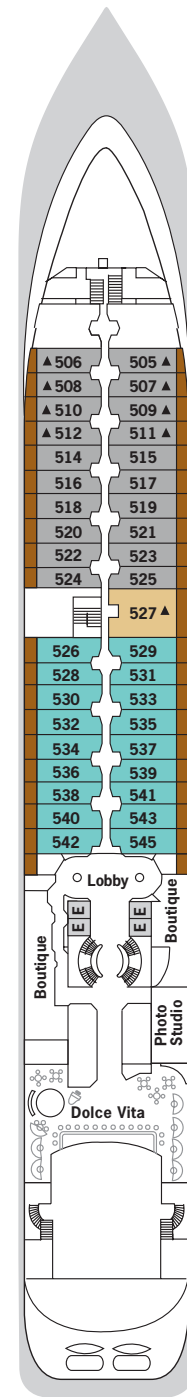

SILVER WIND – Deck Plans

Effective from November 2021

davide guglielmi
contemporary art of travel

#collectingmoments

DECK 3

Changing Room
Medical Centre

DECK 4

The Restaurant
La Dame
Laundrette

DECK 5

Dolce Vita
Boutique
Photo Studio

DECK 6

The Show Lounge
Conference Room
Expedition Office
Reception

DECK 7

La Terrazza

DECK 8

Pool Deck
Pool Bar
The Grill
Panorama Lounge
Connoisseur's Corner

DECK 9

Fitness Centre
Beauty Spa
Observation Library
Jogging Track

SUITE CATEGORIES

- Owner's Suite ●
- Grand Suite ●
- Royal Suite ●
- Silver Suite ●
- Medallion Suite ●
- Deluxe Veranda Suite ●
- Classic Veranda Suite ●
- Vista Suite ●

SPECIFICATIONS

- Crew 239
- Officers International
- Guests 274
- Tonnage 17,400
- Length 514.14 Feet/156.7 Metres
- Width 70.62 Feet/21.5 Metres
- Speed 18 Knots
- Passenger Decks 7
- Connecting Suites ⇕
- 3rd Guest Capacity ▲
- Handicap Suites ♿
- 445, 447
- Built 1995
- Refurbished 2021
- Registry Bahamas
- Ice-class Rating 1C