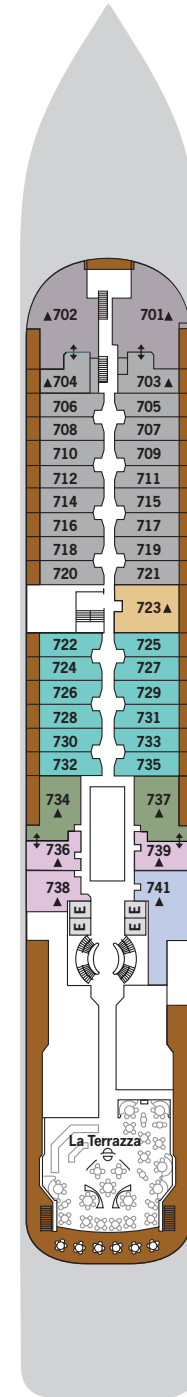

SILVER WIND – Deck Plans

Effective from November 2021

davide guglielmi
contemporary art of travel

#collectingmoments

DECK 3

Changing Room
Medical Centre

DECK 4

The Restaurant
La Dame
Laundrette

DECK 5

Dolce Vita
Boutique
Photo Studio

DECK 6

The Show Lounge
Conference Room
Expedition Office
Reception

DECK 7

La Terrazza

DECK 8

Pool Deck
Pool Bar
The Grill
Panorama Lounge
Connoisseur's Corner

DECK 9

Fitness Centre
Beauty Spa
Observation Library
Jogging Track

SUITE CATEGORIES

- Owner's Suite ●
- Grand Suite ●
- Royal Suite ●
- Silver Suite ●
- Medallion Suite ●
- Deluxe Veranda Suite ●
- Classic Veranda Suite ●
- Vista Suite ●

SPECIFICATIONS

- Crew 239
- Officers International
- Guests 274
- Tonnage 17,400
- Length 514.14 Feet/156.7 Metres
- Width 70.62 Feet/21.5 Metres
- Speed 18 Knots
- Passenger Decks 7
- Connecting Suites ⇕
- 3rd Guest Capacity ▲
- Handicap Suites ♿
- 445, 447
- Built 1995
- Refurbished 2021
- Registry Bahamas
- Ice-class Rating 1C