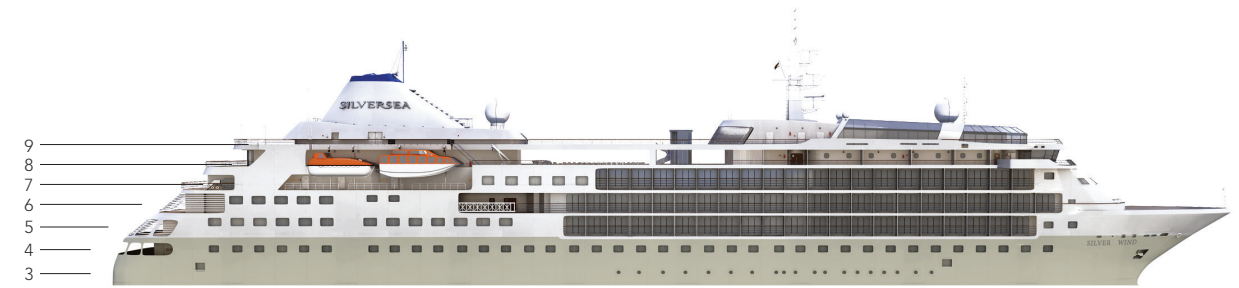

SILVER WIND – Deck Plans

Effective from November 2021

davide guglielmi
contemporary art of travel

#collectingmoments

DECK 3

Changing Room
Medical Centre

DECK 4

The Restaurant
La Dame
Laundrette

SPECIFICATIONS

- Crew 239
- Officers International
- Guests 274
- Tonnage 17,400
- Length 514.14 Feet/156.7 Metres
- Width 70.62 Feet/21.5 Metres
- Speed 18 Knots
- Passenger Decks 7
- Connecting Suites ⇕
- 3rd Guest Capacity ▲
- Handicap Suites ♿
- 445, 447
- Built 1995
- Refurbished 2021
- Registry Bahamas
- Ice-class Rating 1C