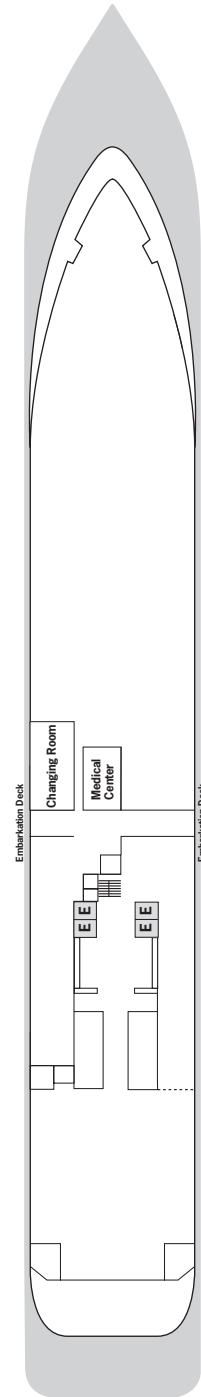

SILVER WIND – Deck Plans

Effective from November 2021

davide guglielmi
contemporary art of travel

#collectingmoments

DECK 3

Changing Room
Medical Centre

DECK 4

The Restaurant
La Dame
Laundrette

DECK 5

Dolce Vita
Boutique
Photo Studio

DECK 6

The Show Lounge
Conference Room
Expedition Office
Reception

DECK 7

La Terrazza

DECK 8

Pool Deck
Pool Bar
The Grill
Panorama Lounge
Connoisseur's Corner

DECK 9

Fitness Centre
Beauty Spa
Observation Library
Jogging Track

SUITE CATEGORIES

- Owner's Suite ●
- Grand Suite ●
- Royal Suite ●
- Silver Suite ●
- Medallion Suite ●
- Deluxe Veranda Suite ●
- Classic Veranda Suite ●
- Vista Suite ●

SPECIFICATIONS

- Crew 239
- Officers International
- Guests 274
- Tonnage 17,400
- Length 514.14 Feet/156.7 Metres
- Width 70.62 Feet/21.5 Metres
- Speed 18 Knots
- Passenger Decks 7
- Connecting Suites ⇕
- 3rd Guest Capacity ▲
- Handicap Suites ♿
- 445, 447
- Built 1995
- Refurbished 2021
- Registry Bahamas
- Ice-class Rating 1C