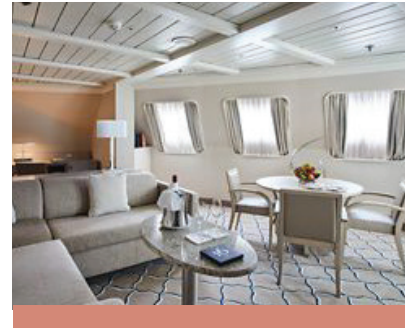

ROYAL SUITE

Available as a one-bedroom configuration or as two-bedrooms by adjoining with a Classic Veranda Suite.

1 BEDROOM: 736 SQ. FT. / 69 M²
INCLUDING VERANDA (126 SQ. FT. / 12 M²);

2 BEDROOM: 1,031 SQ. FT. / 96 M²
INCLUDING VERANDA (175 SQ. FT. / 16.5 M²)

- Large veranda with patio furniture and floor-to-ceiling glass doors; bedroom two has additional veranda window
- Living room (with convertible sofa to accommodate an additional guest); bedroom two has additional sitting area
- Separate dining area
- Twin beds or queen-sized bed; bedroom two has additional twin beds or queen-sized bed
- Bathroom with whirlpool bath and walk-in shower; bedroom two has additional bathroom with walk-in shower
- Walk-in wardrobe(s) with personal safe
- Vanity table(s) with hair dryer
- Writing desk(s)
- Flat-screen HD TVs
- Interactive Media Library
- Bose® sound system with bluetooth connectivity
- Illy® espresso machine
- Unlimited Premium Wifi